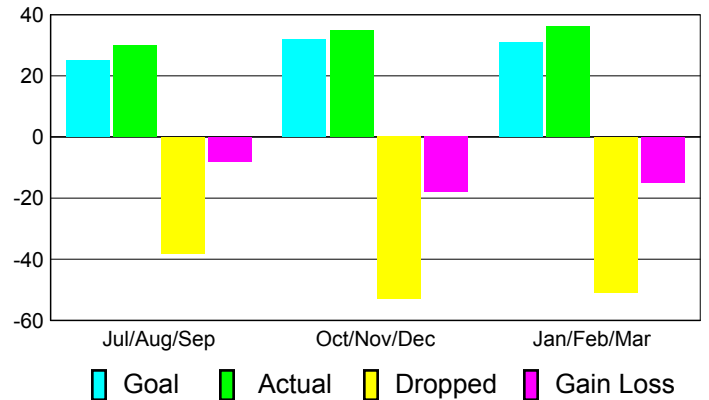

Membership Results 2010-2011

Goal, New, Dropped, Gain/Loss

Comparison of Membership Gain/Loss

Current Year Compared to the Previous Year