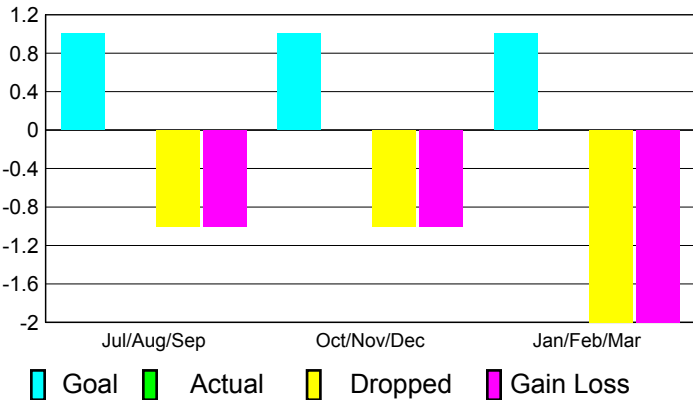

2010-2011 GMT Reports for District (or Undistricted) **District 4 C1**

GMT: **DANA M BIGGS**

Location: **CALIFORNIA**

GMT CA: **1**

CLUBS

**Club Results
2010-2011**

**Clubs
2009-2010**

| Month | New Club Goal | Actual New Clubs | Actual Dropped Clubs | Gain/Loss of Clubs | Gain/Loss of Clubs |
|---------------|---------------|------------------|----------------------|--------------------|--------------------|
| Jul/Aug/Sep | 1 | 0 | -1 | -1 | 0 |
| Oct/Nov/Dec | 1 | 0 | -1 | -1 | 0 |
| Jan/Feb/Mar | 1 | 0 | -2 | -2 | 0 |
| Totals | 3 | 0 | -4 | -4 | 0 |

Club Results 2010-2011

Goal, New, Dropped, Gain/Loss

Comparison of Club Gain/Loss

Current Year Compared to the Previous Year

YTD Status Quo Clubs 2010-2011

Status Quo Clubs Compared to Status Quo Members

MEMBERSHIP