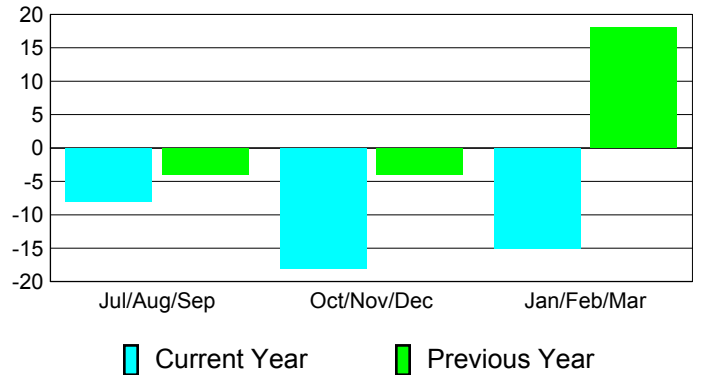

**Membership Results
2010-2011**

**Membership
2009-2010**

| Month | Net Memb Goal | Actual New Memb | Actual Dropped Memb | Gain/Loss of Memb | Gain/Loss of Memb |
|---------------|---------------|-----------------|---------------------|-------------------|-------------------|
| Jul/Aug/Sep | 25 | 30 | -38 | -8 | -4 |
| Oct/Nov/Dec | 32 | 35 | -53 | -18 | -4 |
| Jan/Feb/Mar | 31 | 36 | -51 | -15 | 18 |
| Totals | 88 | 101 | -142 | -41 | 10 |

Membership Results 2010-2011

Goal, New, Dropped, Gain/Loss

Comparison of Membership Gain/Loss

Current Year Compared to the Previous Year

Gender Comparison 2010-2011

Jul/Aug/Sep

Oct/Nov/Dec

Jan/Feb/Mar